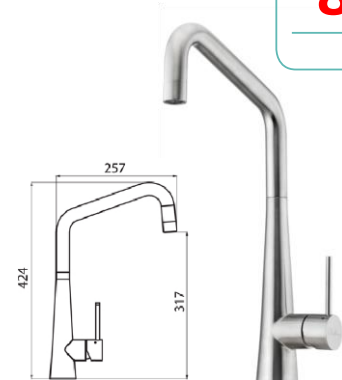

KITCHEN DEALS!

PP-PACKS-0721v2

Double bowl universal sink & Essente mixer tap pack /

KITCHEN / BATHROOM / LAUNDRY

Oliveri®

Choose your tap /

\$850

SN63TU

785W X 445H X 180D
3/4 BOWL (x2) 30 LITRE

SS2520

WELS 4 Star
7.5L per minute

SS2570

WELS 4 Star
7.5L per minute

Universal installation

Topmount

Undermount