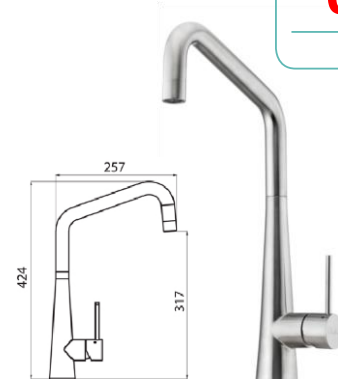

SS2570
WELS 4 Star
7.5L per minute