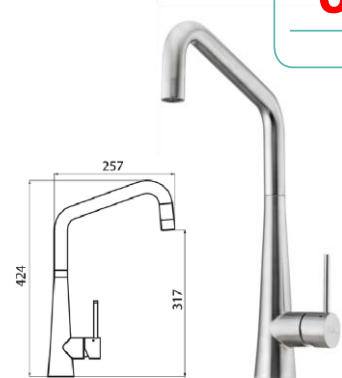

SS2570
WELS 4 Star
7.5L per minute