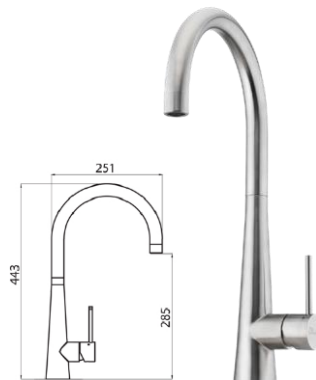

AC71
Drainer basket

*T&C's Apply. Offer valid with the following products only: MO70U, AC72, AC74, AC73, AC71. Pack includes one of the following taps, SS2520 or SS2570. Offer valid with Plumbing Plus Group only. ® Registered trademark of Oliveri Solutions. Under its policy of ongoing product development Oliveri Solutions may from time to time change product specification without notice. *See oliveri.com.au for installation instructions and warranty. July 2021

KITCHEN DEALS!

PP-PACKS-0721v2

Double bowl universal sink & Essente mixer tap pack /

KITCHEN / BATHROOM / LAUNDRY

Oliveri®

Choose your tap /

\$850

SN63TU

785W X 445H X 180D
3/4 BOWL (x2) 30 LITRE

SS2520

WELS 4 Star
7.5L per minute

SS2570

WELS 4 Star
7.5L per minute

Universal installation

Topmount

Undermount